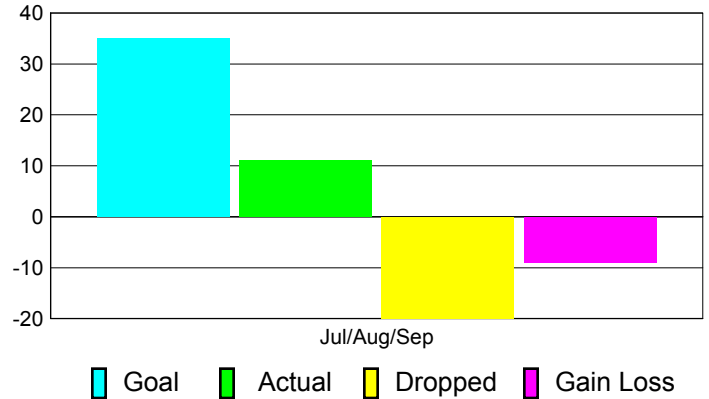

Membership Results 2012-2013

Goal, New, Dropped, Gain/Loss

Comparison of Membership Gain/Loss

Current Year Compared to the Previous Year